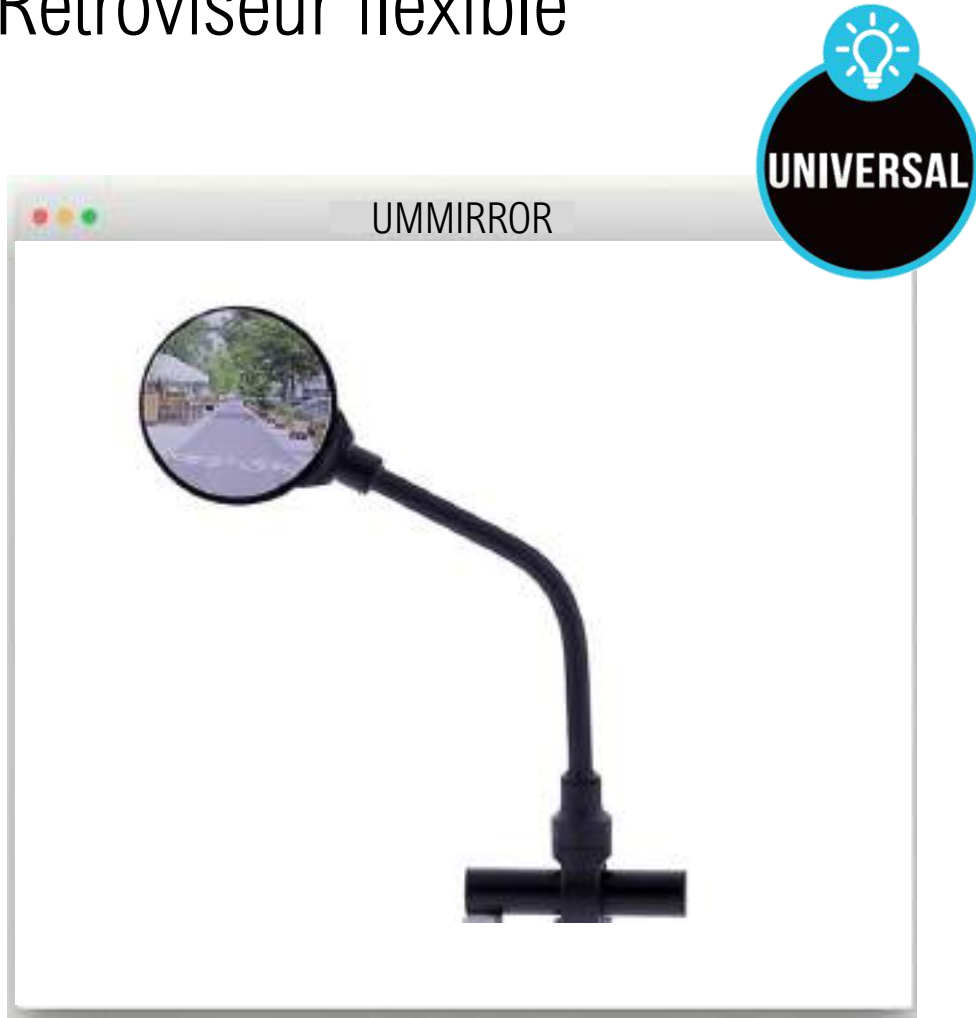

UMERGOGRIPS

Mirrors

Handlebar grips

PRICE

OTHER ACCESSORIES
AUTRES ACCESSOIRES

Flexible mirror

Rétroviseur flexible

EASY TO FIX
Fixation facile

21,8 - 32MM DIAMETER
Diametre 21,8 - 32mm

FLEXIBLE

OTHER ACCESSORIES
AUTRES ACCESSOIRES

IDEAL FOR :

URBAN MOOV

Handlebar mirror Rétroviseur guidon

EASY TO FIX
Fixation facile

ROTATION 360°

OTHER ACCESSORIES
AUTRES ACCESSOIRES

IDEAL FOR :

URBAN **mOOV**

SRP 24,90€

ERGONOMIC HANDLEBAR GRIPS

- Universal fit and easy to install. Compatible with flat/straight handlebars (inner diameter up to 22.2 mm)
- Ergonomic design. They relieve pressure on the carpal tunnel and ulnar nerve to prevent numbness during long rides
- The pattern absorbs shocks in the palms and increases grip at the fingertips
- Holding the grip in place with the aluminum collar.
- Length (140mm) of the pair of grips adaptable to most systems