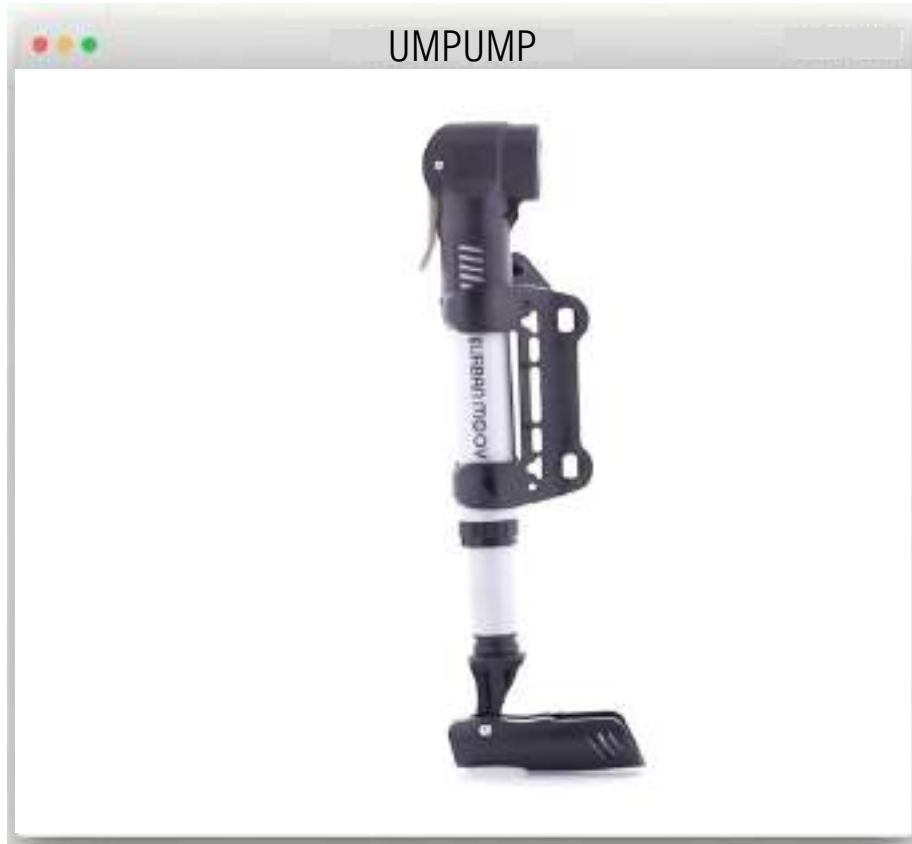

Hand pump Pompe manuelle