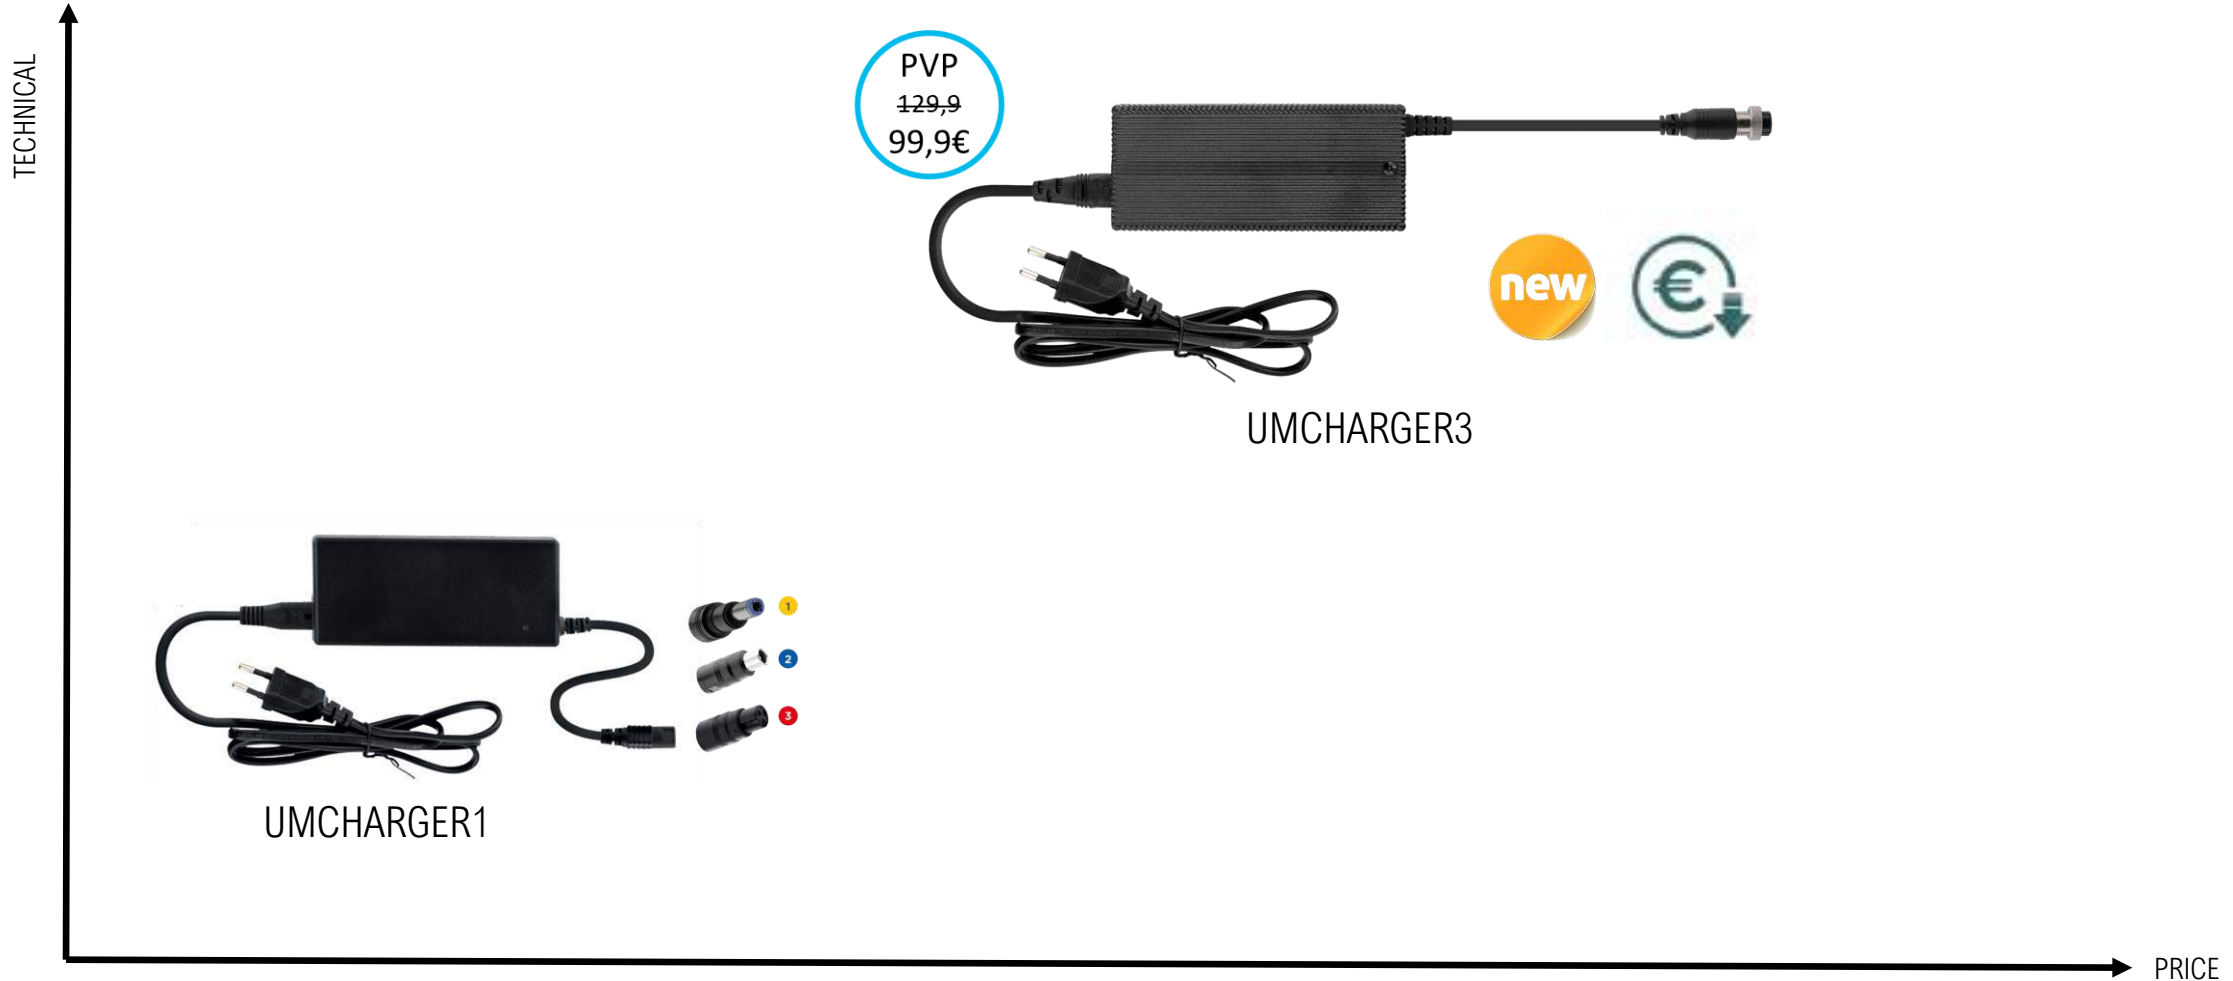

MAINTIEN
ENTRETIENIR

Universal e-scooter charger

Chargeur universel trottinettes

Models	Plug n°	1	2	3
XIAOMI® M365, Pro, Pro 2, 1S, Essential			●	
SEGWAY® NINEBOT® ES1, ES2, ES3, ES4, MAX G30			●	
URBAN GLIDE® 80XL, 85XL, 81 Boost, Ride 100, 61+, 100 Pro, 62S		●		
QILIVE® 8P city Q4863, 8P Q4872		●		
E-TWOW® Booster evolution S, S+		●		
MOOV WAY® BW10, EASY, CITY MOOV, B20, I22, SMT1		●		
WAYS CRALL® Kickway E1		●		
MPMAN® TR100, CS50				●
REVOE® Street motion Tech 6,5		●		
WISPEED® T850, T855, SUV1000t		●		
MICRO® Merlin, emicro One, Falcon		●		
ARK-ONE® E-Ride 6,6, E-Ride 11		●		
FORCEMOOV® Suprem6400		●		
TEMPLAR® FLUXX E-150		●		
CECOTEC® Outsider E-evolution 8,5 Phoenix		●		
ION® 8" Harlow, One		●		
URBAN GLIDE® 100 Pro		●		
OLSSON® Arrow 8,5		●		
SMARTGYRO® Xtreme Baggio 10, Xtreme Baggio 8		●		
GO RIDE® 80 Pro		●		
TRAX® TX A52			●	