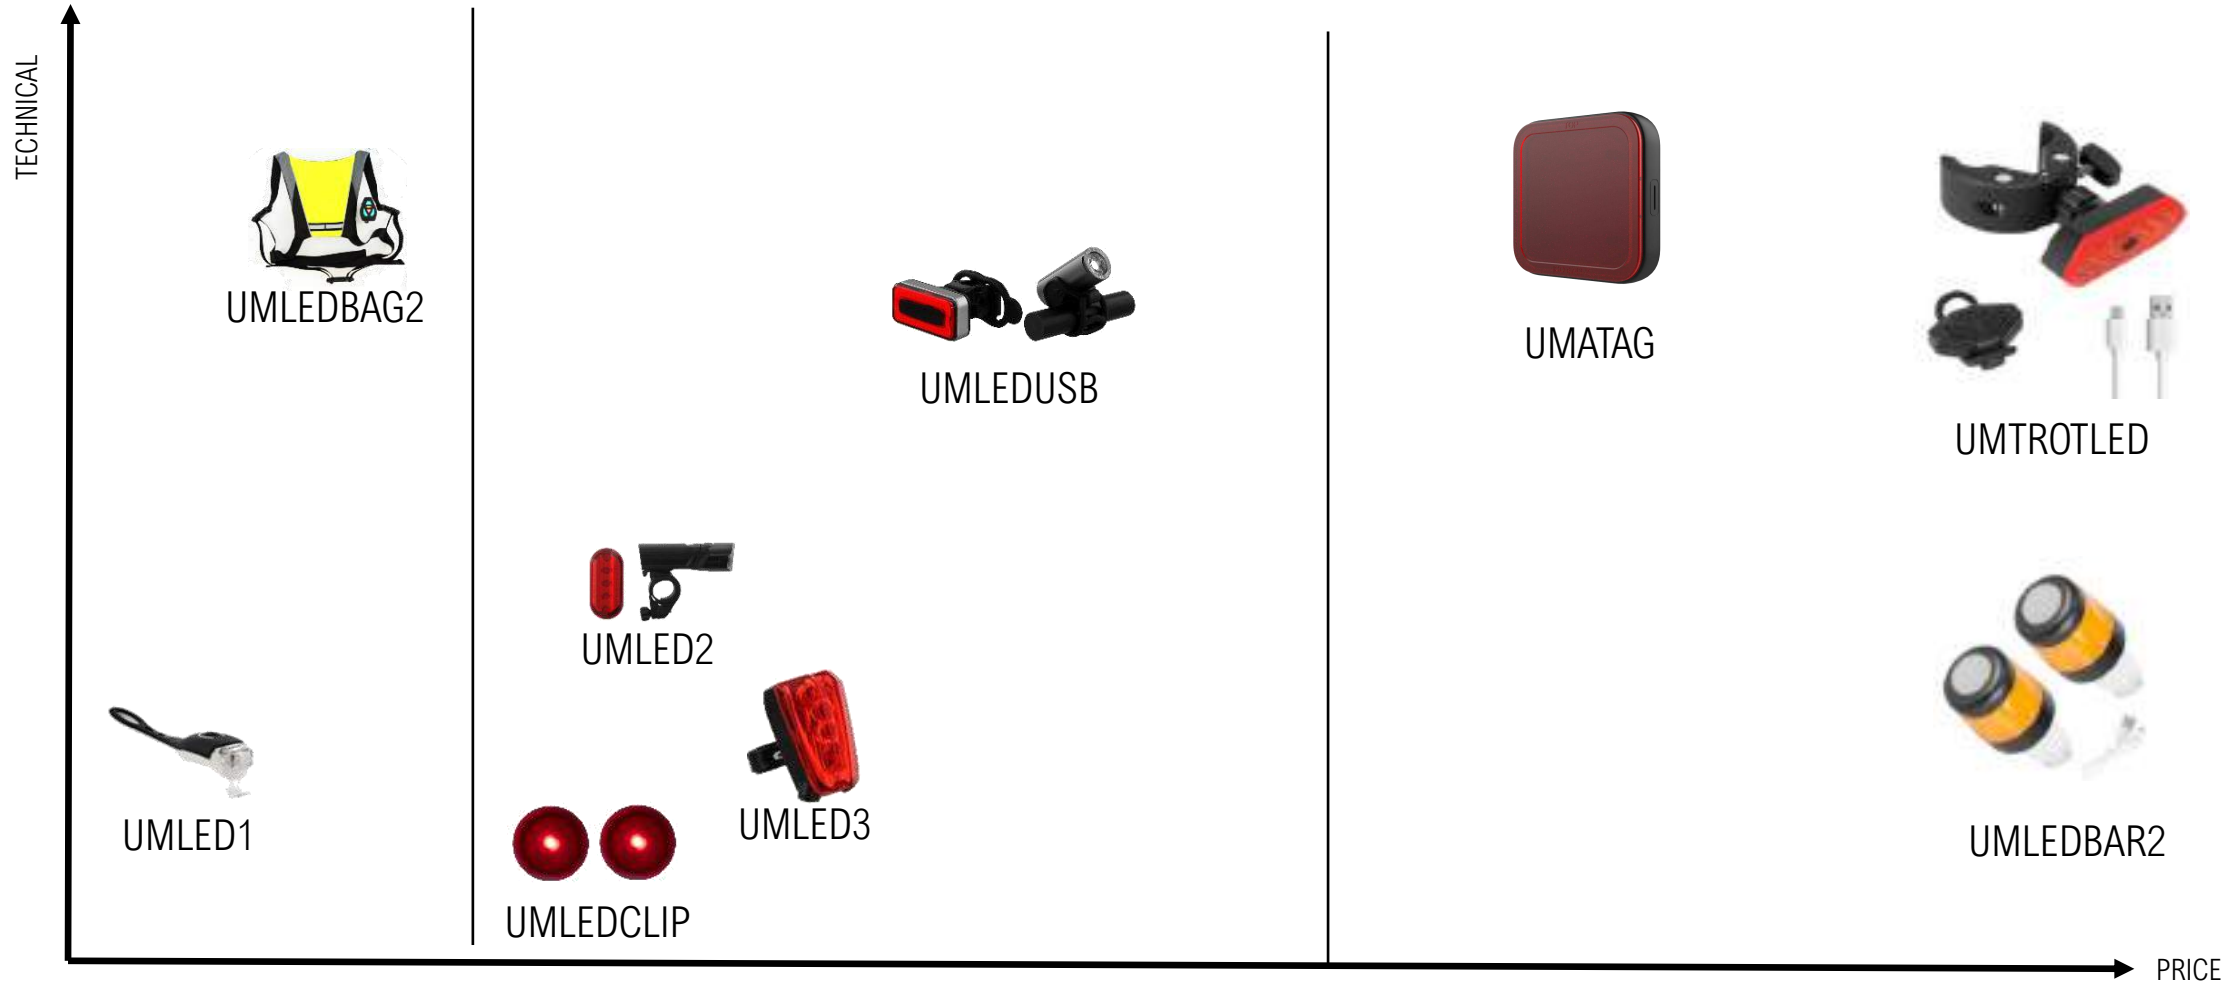

OTHER ACCESSORIES
AUTRES ACCESSOIRES

IDEAL FOR :

URBAN **mOOV**

SRP 24,90€

ERGONOMIC HANDLEBAR GRIPS

- Universal fit and easy to install. Compatible with flat/straight handlebars (inner diameter up to 22.2 mm)
- Ergonomic design. They relieve pressure on the carpal tunnel and ulnar nerve to prevent numbness during long rides
- The pattern absorbs shocks in the palms and increases grip at the fingertips
- Holding the grip in place with the aluminum collar.
- Length (140mm) of the pair of grips adaptable to most systems

Signal yourself / Se signaler

Lightings
Éclairages

Reflectives
Réfléchissants

Bells
Sonnettes

LIGHTINGS ÉCLAIRAGES

Bike / Escooter

Mobile light Éclairage nomade

13 x 7,5 x 4 cm