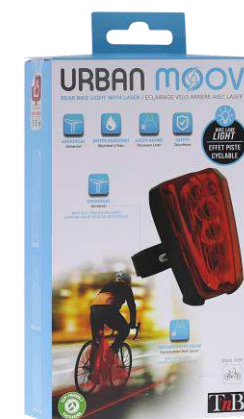

LIGHTINGS
ÉCLAIRAGES

SAFETY
Sécuritaire

UNIVERSAL
Universel

WATER RESISTANT
Résistant à l'eau

LASER