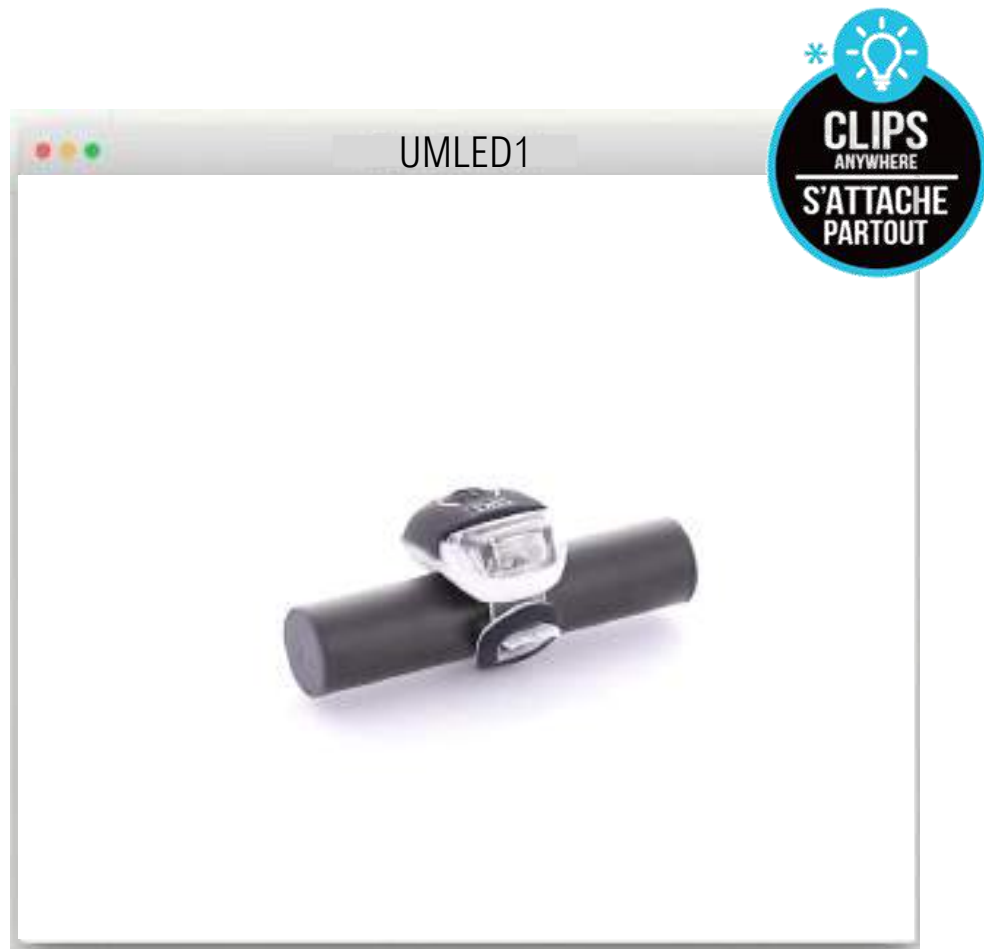

OTHER ACCESSORIES
AUTRES ACCESSOIRES

IDEAL FOR :

URBAN **mOOV**

SRP 24,90€

ERGONOMIC HANDLEBAR GRIPS

- Universal fit and easy to install. Compatible with flat/straight handlebars (inner diameter up to 22.2 mm)
- Ergonomic design. They relieve pressure on the carpal tunnel and ulnar nerve to prevent numbness during long rides
- The pattern absorbs shocks in the palms and increases grip at the fingertips
- Holding the grip in place with the aluminum collar.
- Length (140mm) of the pair of grips adaptable to most systems

Signal yourself / Se signaler

Lightings
Éclairages

Reflectives
Réfléchissants

Bells
Sonnettes

LIGHTINGS ÉCLAIRAGES

Bike / Escooter

Mobile light Éclairage nomade

13 x 7,5 x 4 cm